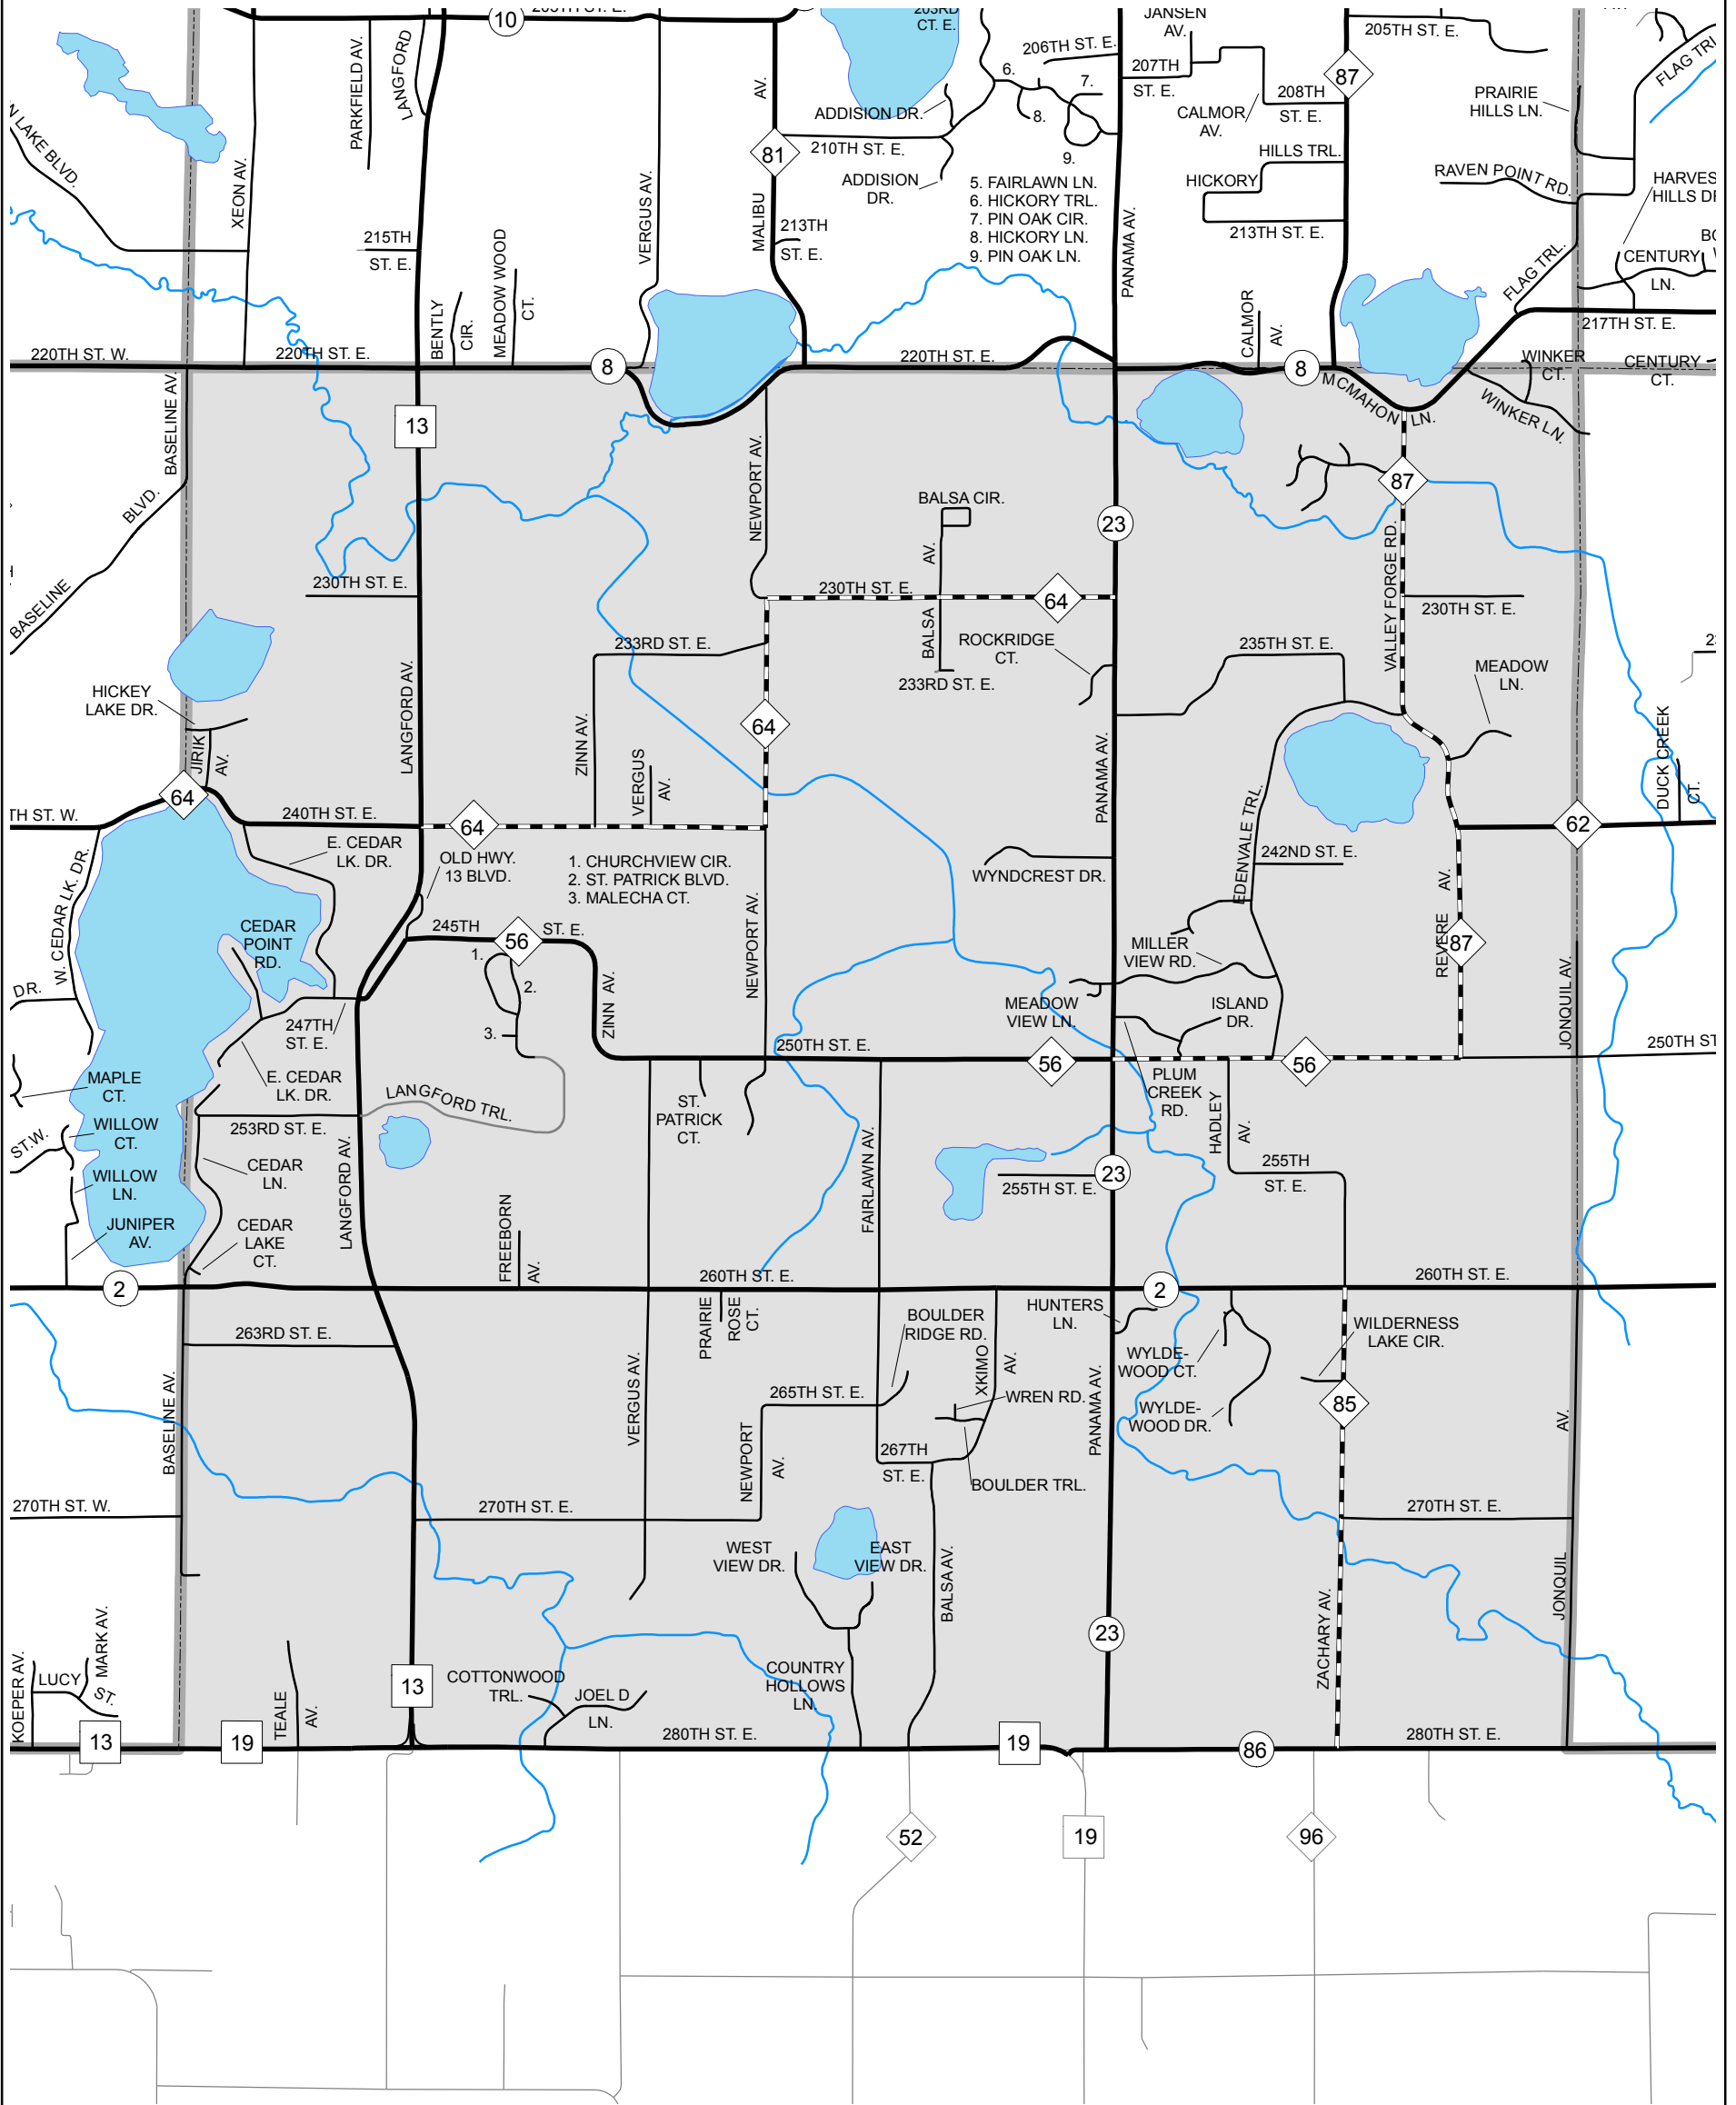

Cedar Lake Township

This drawing is neither a legally recorded map nor a survey and is not intended to be used as one. This drawing is a compilation of records, information, and data located in various city, county, and state offices, and other sources affecting the area shown, and is to be used for reference purposes only. Scott County is not responsible for any inaccuracies herein contained. If discrepancies are found, please contact the Scott County Surveyors Office.

Map Created By:
Scott County GIS Dept.
October 8, 2008